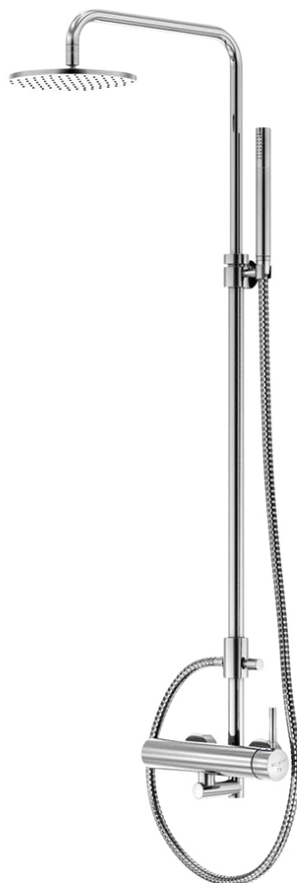

100 2760 Shower set

complete with shower mixer, with rain shower and handshower (rain shower with easy clean), with swivel and height adjustable shower arm (during installation), chrome

PRODUCT IMAGE

100 2760 Shower set

complete with shower mixer, with rain shower and handshower (rain shower with easy clean), with swivel and height adjustable shower arm (during installation), chrome

TECHNICAL DRAWING