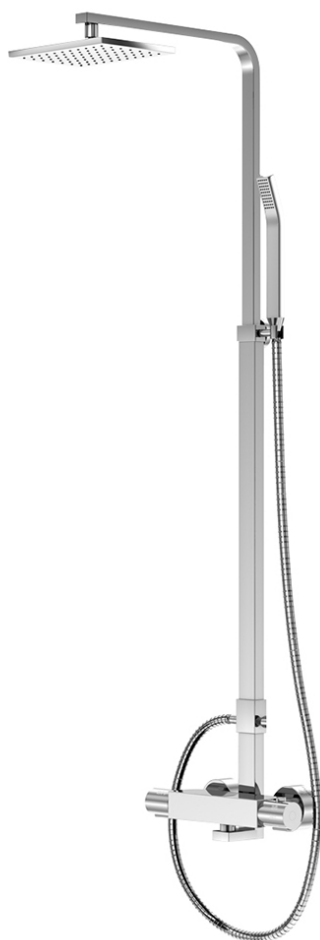

120 2720 1 Shower set

complete with thermostatic shower mixer, with rain shower and handshower (rain shower with Easy Clean), with height adjustable shower arm (during installation), chrome

PRODUCT IMAGE

120 2720 1 Shower set

complete with thermostatic shower mixer, with rain shower and handshower (rain shower with Easy Clean), with height adjustable shower arm (during installation), chrome

TECHNICAL DRAWING