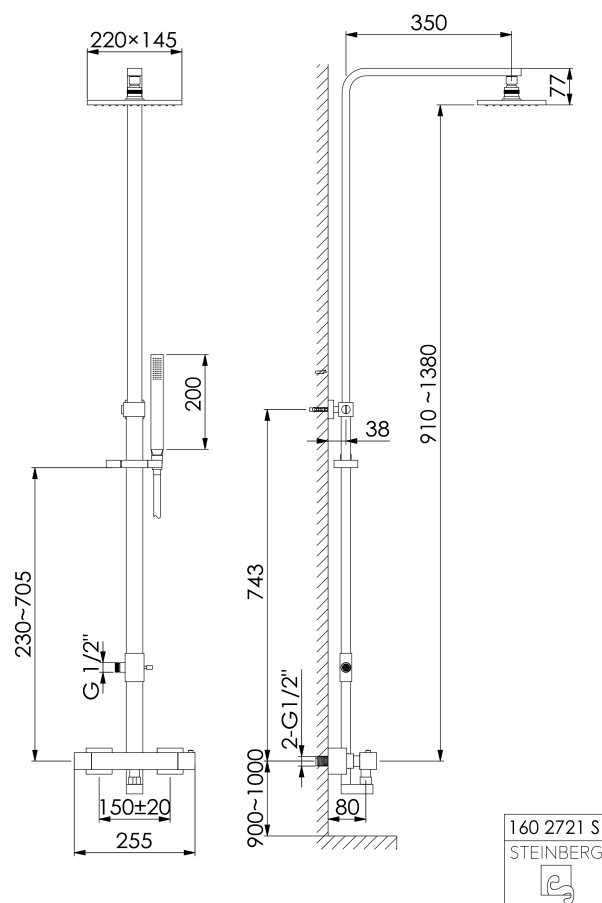

160 2721 S Shower Set

complete with thermostatic shower mixer, with rain shower and handshower, (rain shower with Easy Clean), with sliding bracket for handshower, with height adjustable shower arm (during installation), matt black

PRODUCT IMAGE

160 2721 S Shower Set

complete with thermostatic shower mixer, with rain shower and handshower, (rain shower with Easy Clean), with sliding bracket for handshower, with height adjustable shower arm (during installation), matt black

TECHNICAL DRAWING

160 2721 S Shower Set

complete with thermostatic shower mixer, with rain shower and handshower, (rain shower with Easy Clean), with sliding bracket for handshower, with height adjustable shower arm (during installation), matt black